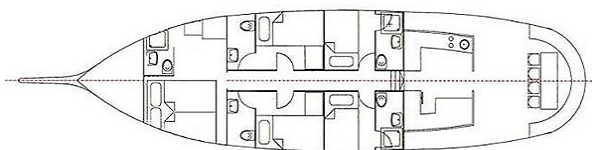

Here you can find basic information about Vila Vrgade Gulet.

Cabin number	4
Berths	8
Length	20.00 m
Beam	5.5 m
Draft	2.2 m
Water Capacity	3500 l
Fuel Capacity	2000 l
Engine	280 hp
Toilets	4

Shown details of boat model's interior, exterior and layout may vary for particular boat.